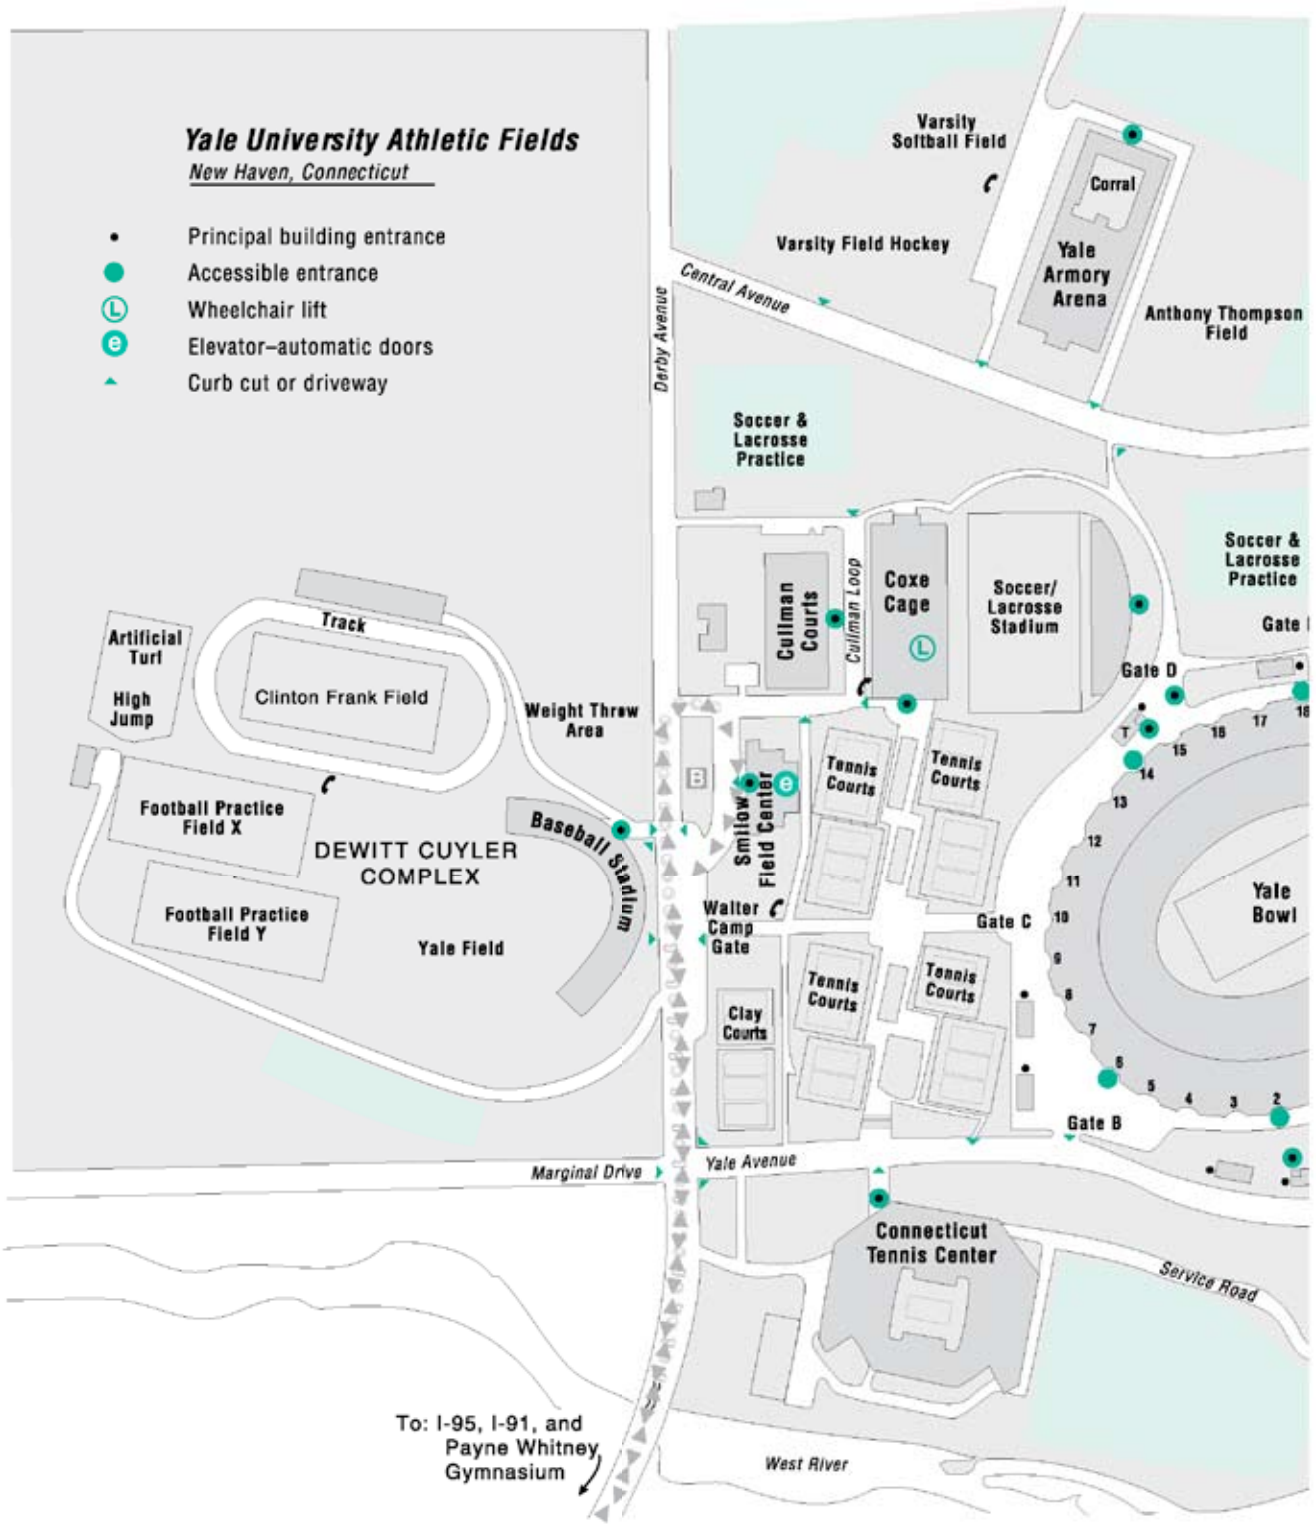

# YALE UNIVERSITY CAMPUS STROLLER ACCESSIBILITY MAPS

**Yale University**

*New Haven, Connecticut*

- ..... Accessible routes within city blocks
- - - Indoor routes from accessible buildings to otherwise inaccessible buildings
- Principal building entrance
- Accessible building entrance
- Ⓐ Accessible building entrance with automatic door opener
- Ⓔ Elevator
- ▲ Curb cut or driveway

# YALE UNIVERSITY CAMPUS STROLLER ACCESSIBILITY MAPS

# YALE UNIVERSITY CAMPUS STROLLER ACCESSIBILITY MAPS

**Yale University**  
*New Haven, Connecticut*

- ..... Accessible routes within city blocks
- Indoor routes from accessible buildings to otherwise inaccessible buildings
- Principal building entrance
- Accessible building entrance
- Ⓐ Accessible building entrance with automatic door opener
- ⓔ Elevator
- ▲ Curb cut or driveway