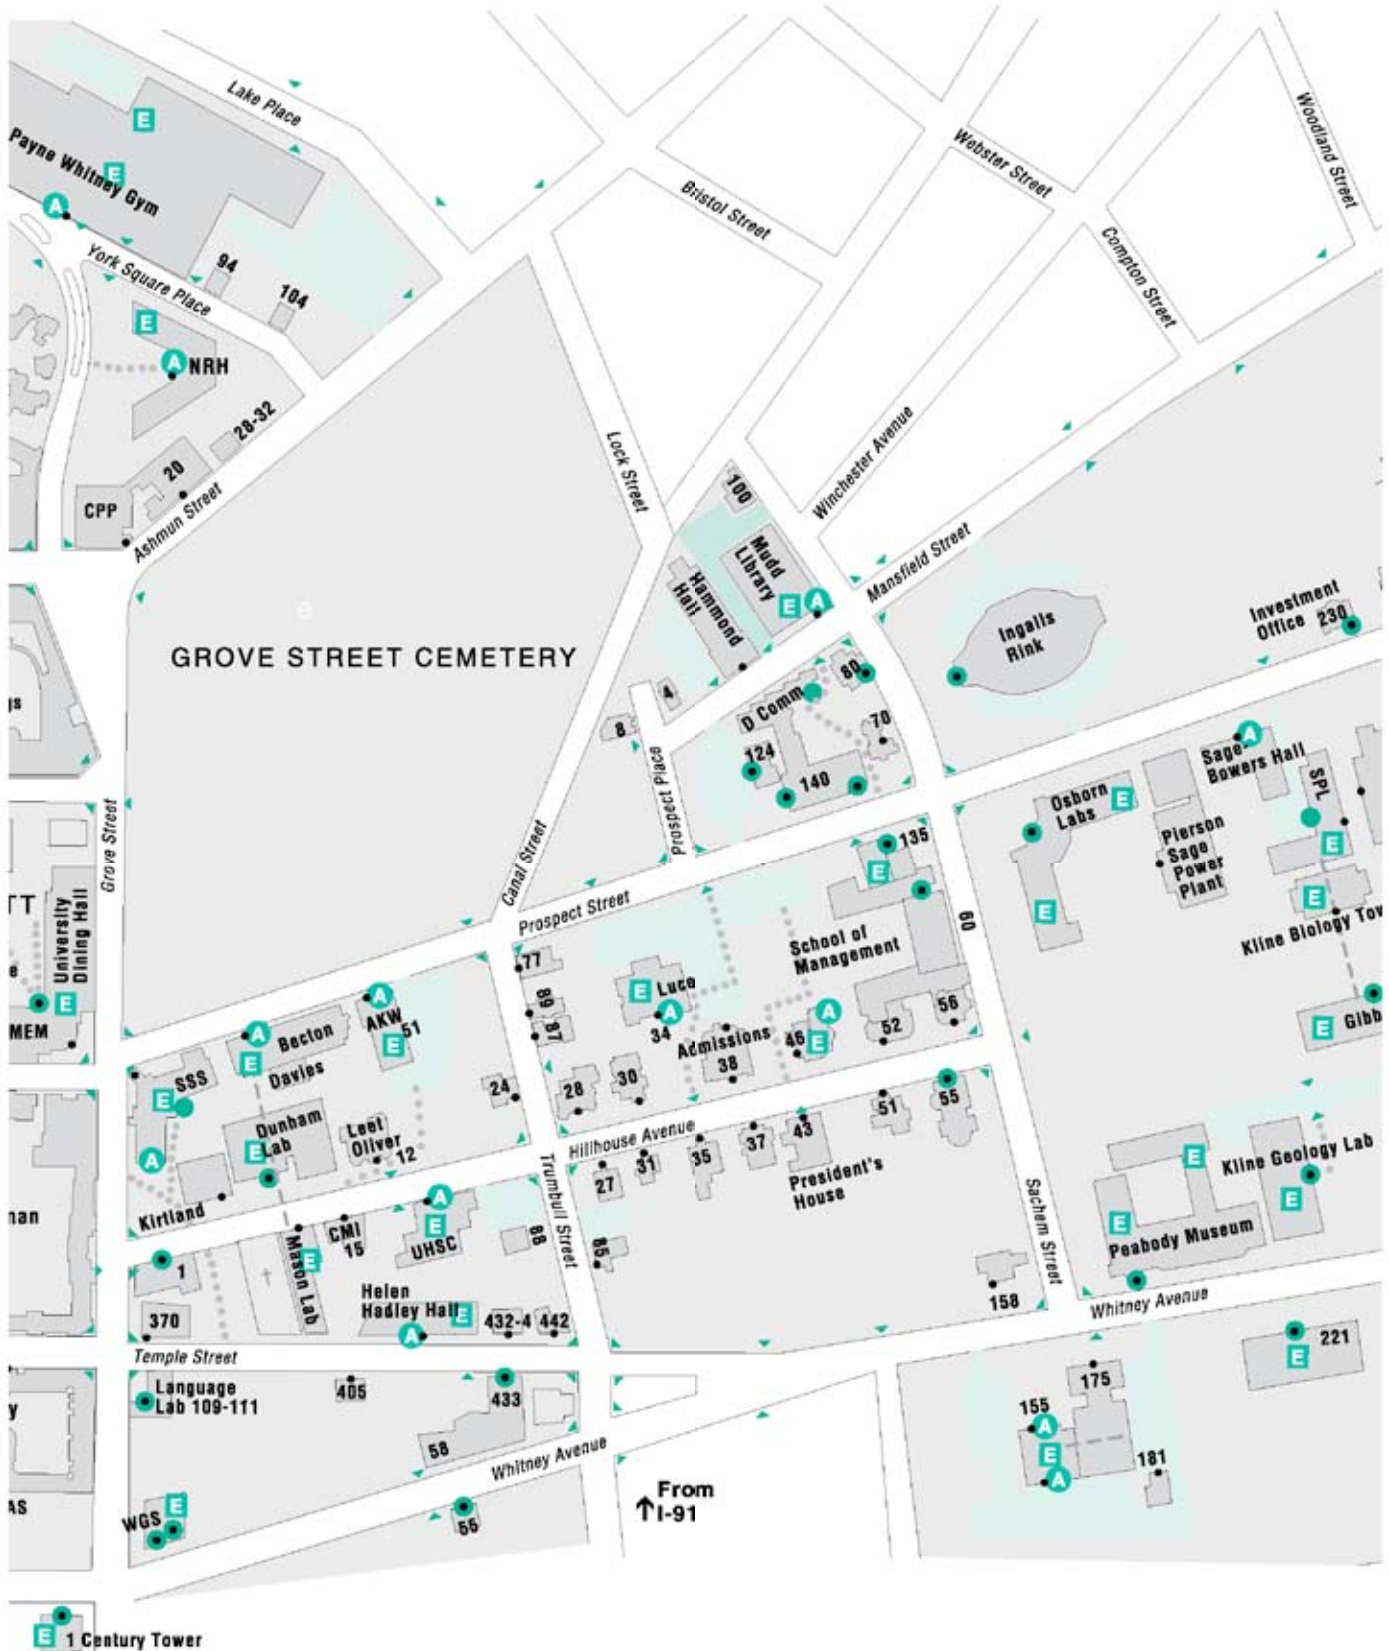

# YALE UNIVERSITY CAMPUS STROLLER ACCESSIBILITY MAPS

**Yale University**

*New Haven, Connecticut*

- ..... Accessible routes within city blocks
- - - Indoor routes from accessible buildings to otherwise inaccessible buildings
- Principal building entrance
- Accessible building entrance
- Ⓐ Accessible building entrance with automatic door opener
- Ⓔ Elevator
- ▲ Curb cut or driveway

# YALE UNIVERSITY CAMPUS STROLLER ACCESSIBILITY MAPS

# YALE UNIVERSITY CAMPUS STROLLER ACCESSIBILITY MAPS

**Yale University**  
*New Haven, Connecticut*

- ..... Accessible routes within city blocks
- Indoor routes from accessible buildings to otherwise inaccessible buildings
- Principal building entrance
- Accessible building entrance
- Ⓐ Accessible building entrance with automatic door opener
- ⓔ Elevator
- ▲ Curb cut or driveway