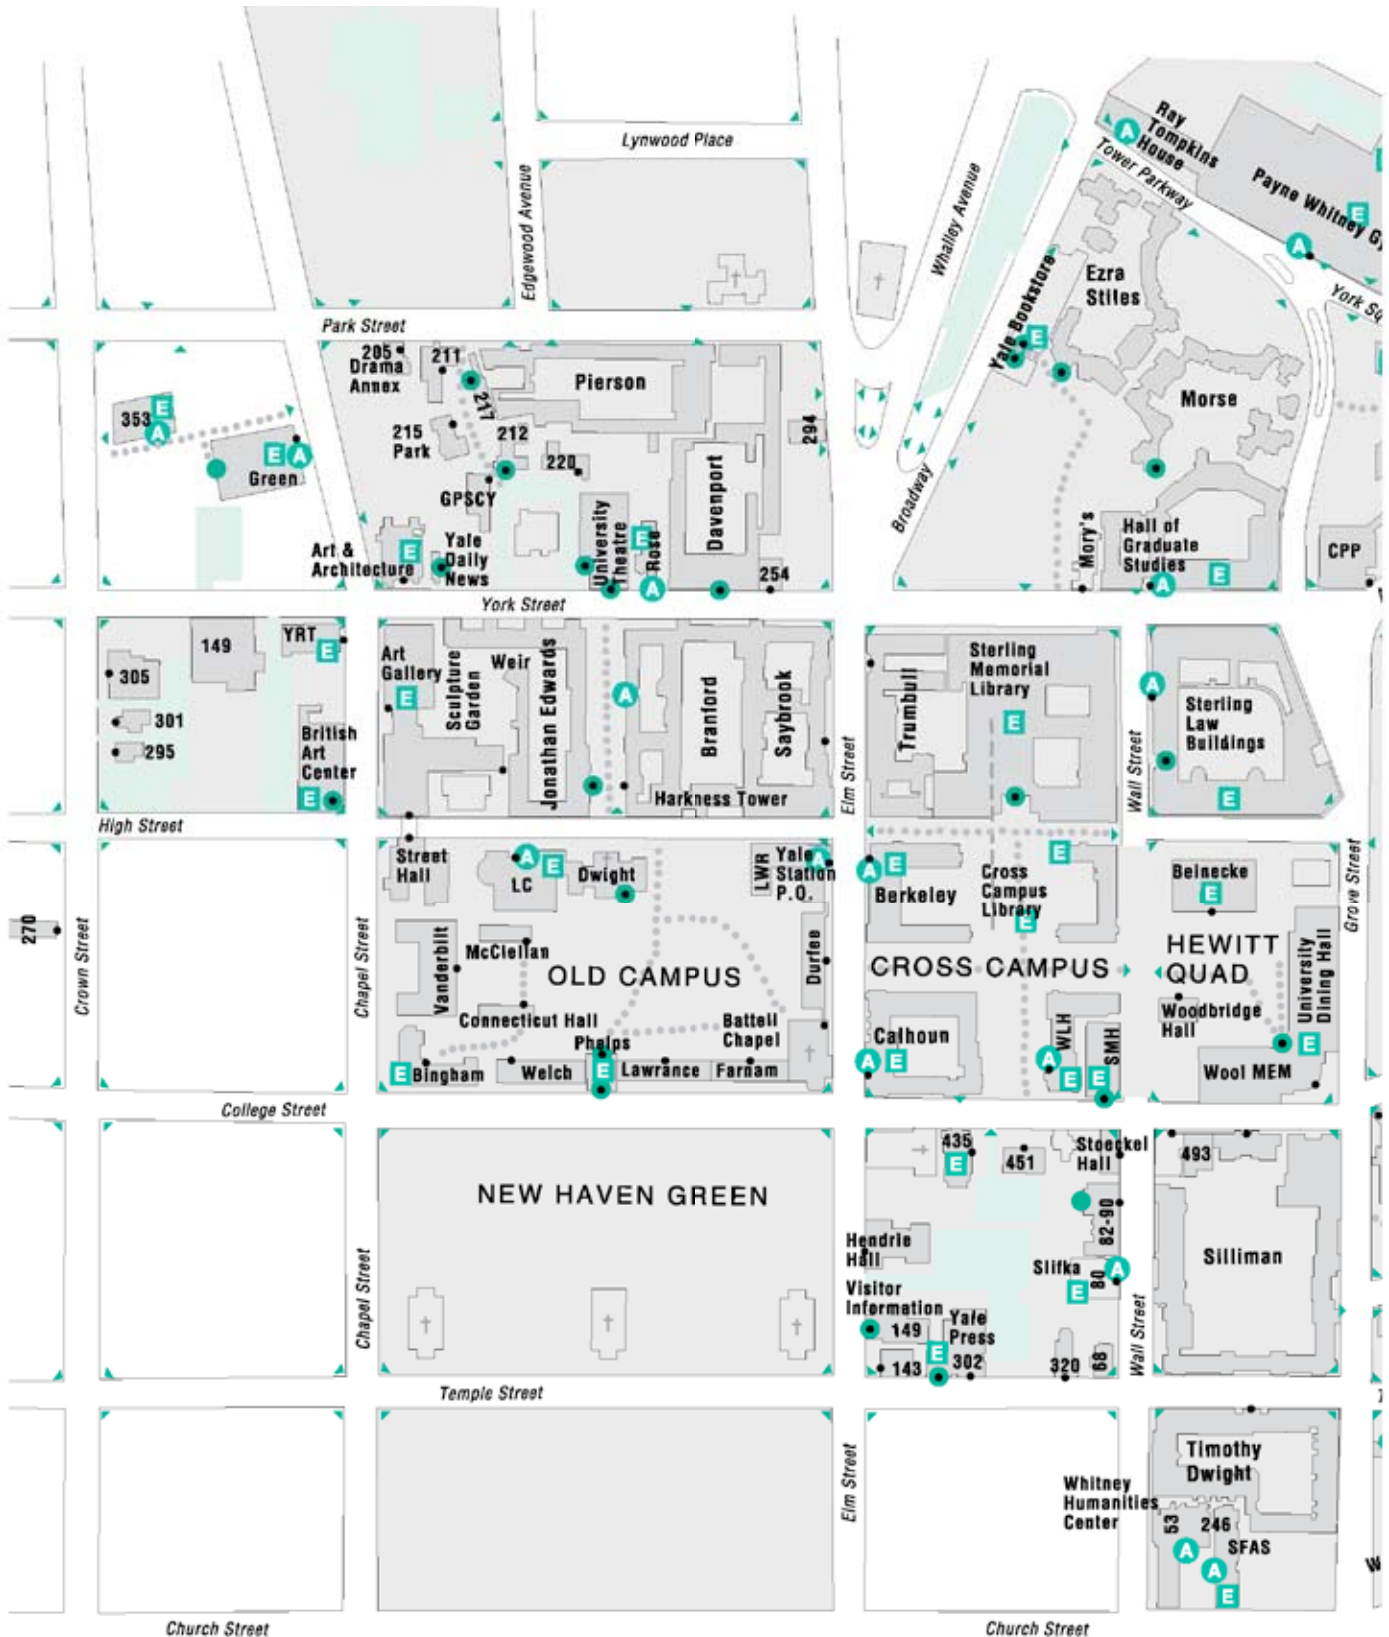

# YALE UNIVERSITY CAMPUS STROLLER ACCESSIBILITY MAPS

**Yale University**

*New Haven, Connecticut*

- ..... Accessible routes within city blocks
- - - Indoor routes from accessible buildings to otherwise inaccessible buildings
- Principal building entrance
- Accessible building entrance
- Ⓐ Accessible building entrance with automatic door opener
- Ⓔ Elevator
- ▲ Curb cut or driveway

# YALE UNIVERSITY CAMPUS STROLLER ACCESSIBILITY MAPS

# YALE UNIVERSITY CAMPUS STROLLER ACCESSIBILITY MAPS

**Yale University**  
*New Haven, Connecticut*

- ..... Accessible routes within city blocks
- Indoor routes from accessible buildings to otherwise inaccessible buildings
- Principal building entrance
- Accessible building entrance
- Ⓐ Accessible building entrance with automatic door opener
- ⓔ Elevator
- ▲ Curb cut or driveway