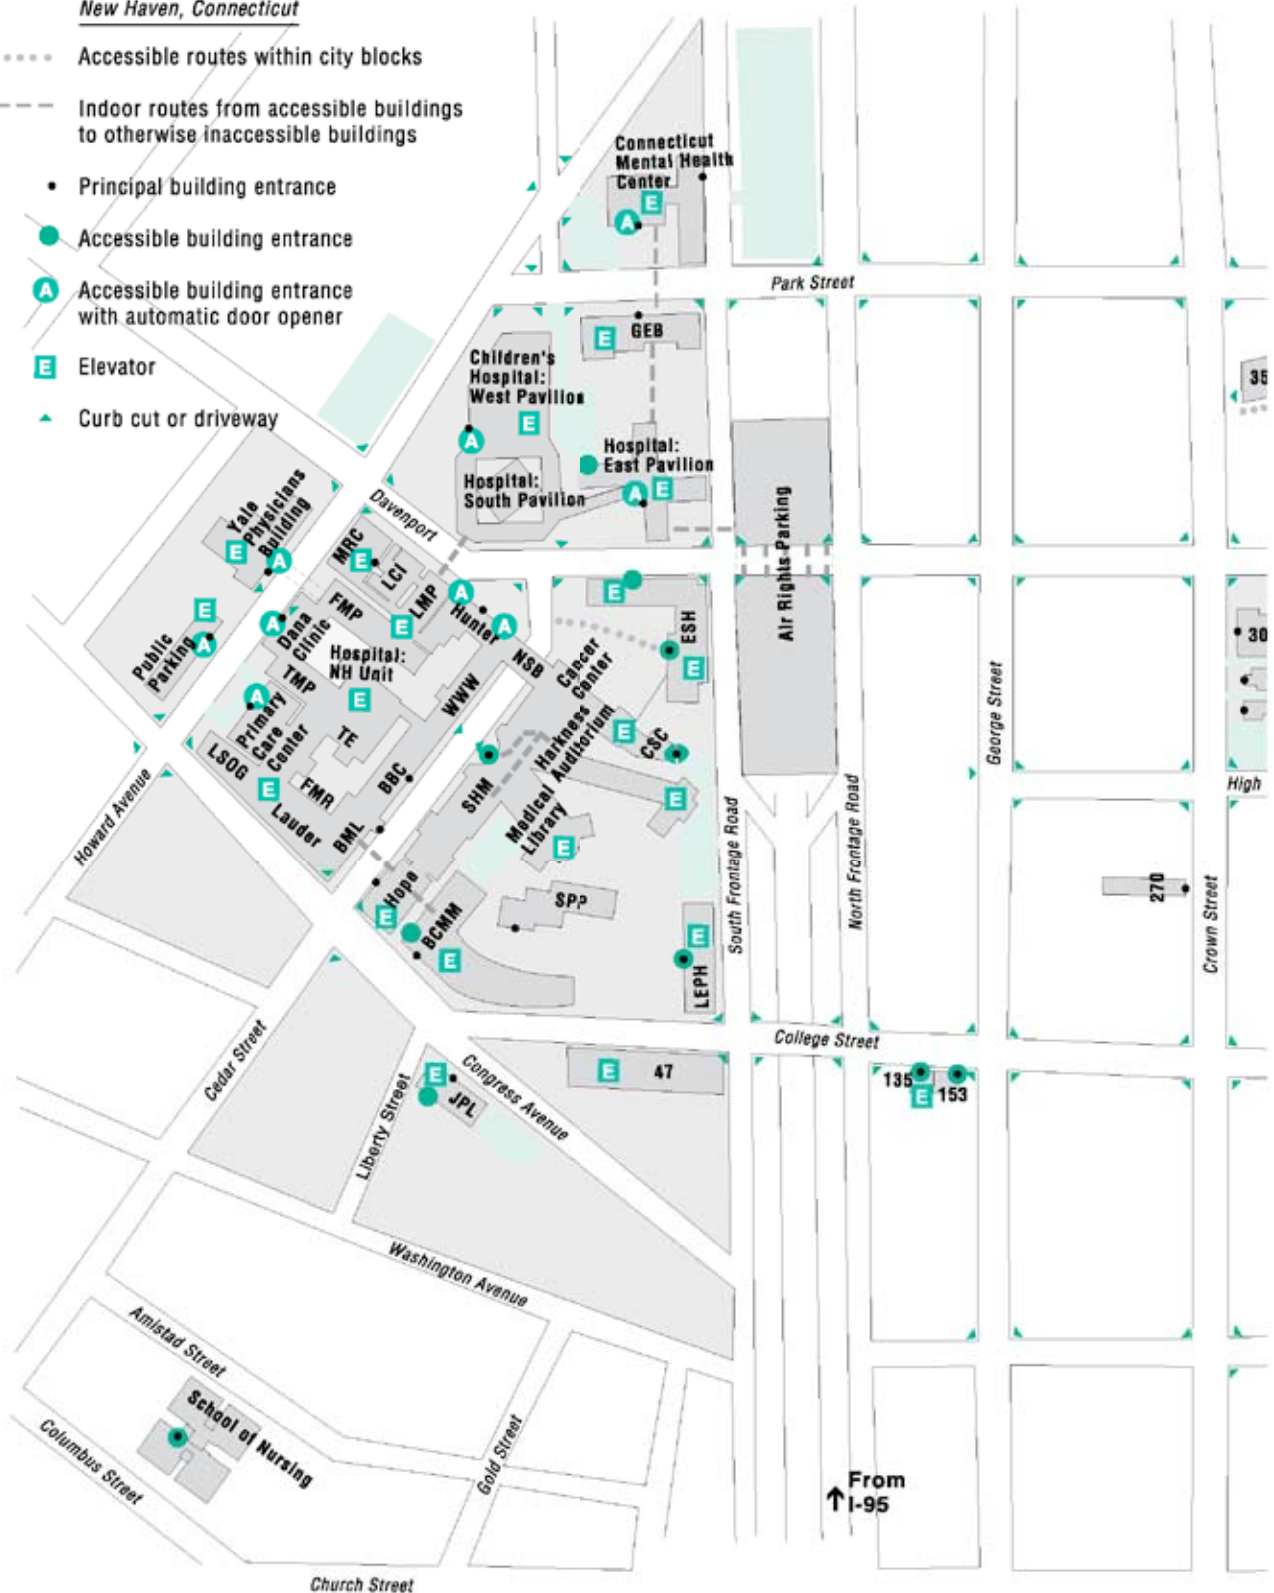

# YALE UNIVERSITY CAMPUS STROLLER ACCESSIBILITY MAPS

**Yale University**

*New Haven, Connecticut*

- ..... Accessible routes within city blocks
- - - Indoor routes from accessible buildings to otherwise inaccessible buildings
- Principal building entrance
- Accessible building entrance
- Ⓐ Accessible building entrance with automatic door opener
- Ⓔ Elevator
- ▲ Curb cut or driveway

# YALE UNIVERSITY CAMPUS STROLLER ACCESSIBILITY MAPS

# YALE UNIVERSITY CAMPUS STROLLER ACCESSIBILITY MAPS

**Yale University**  
*New Haven, Connecticut*

- ..... Accessible routes within city blocks
- Indoor routes from accessible buildings to otherwise inaccessible buildings
- Principal building entrance
- Accessible building entrance
- Ⓐ Accessible building entrance with automatic door opener
- ⓔ Elevator
- ▲ Curb cut or driveway