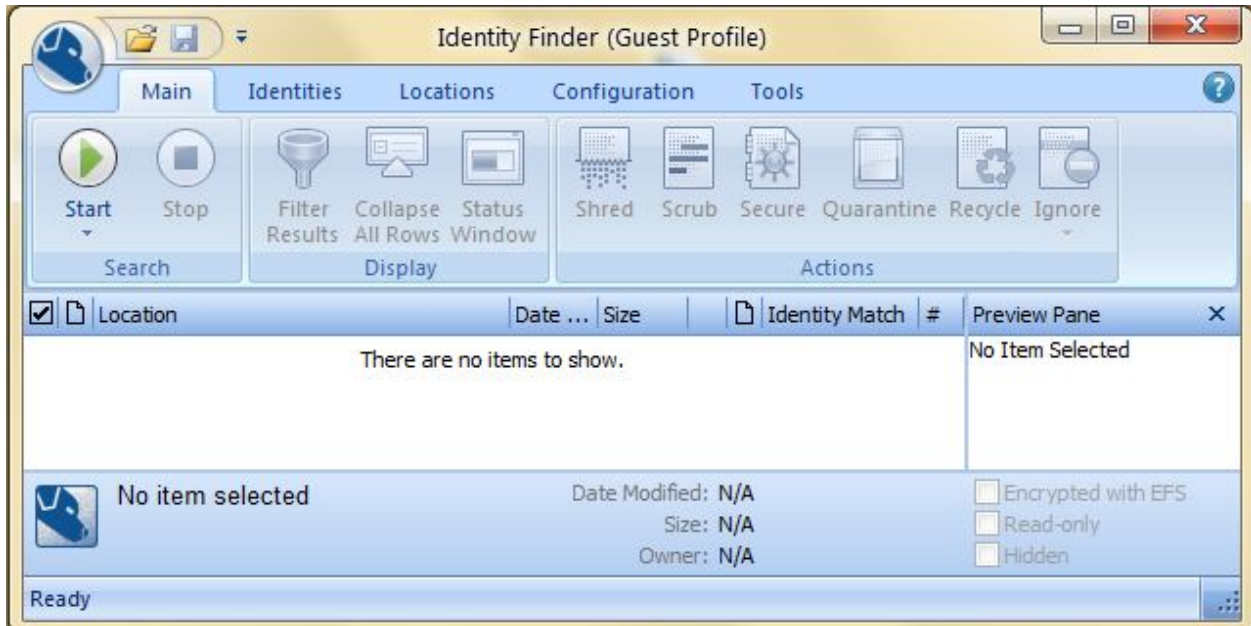

How do I tell what version of Identity Finder I am running?

1. Launch Identity Finder

Choose your Operating System from the list below

- Windows 7 and XP users: click the icon of the dog in the upper left, and then click **About**