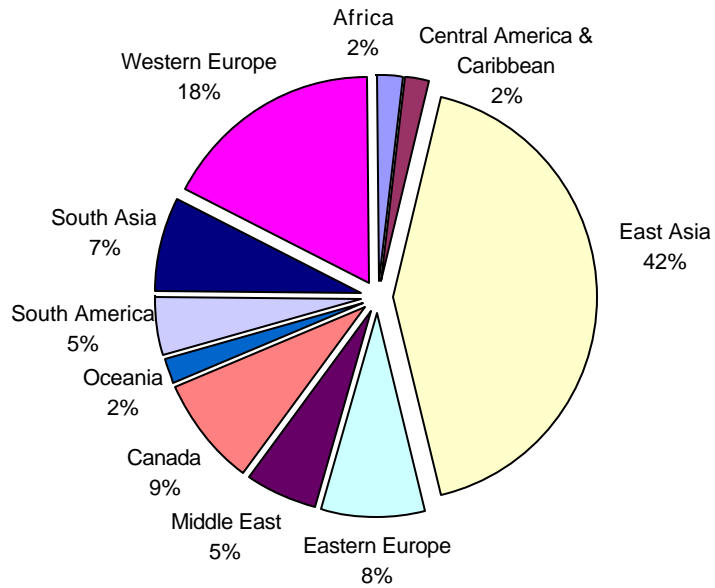

**Yale University
International Graduate and Professional Students by World Region, Fall 1999**

International Students in Yale College, Fall 1999

Source:
Office of International Students and Scholars