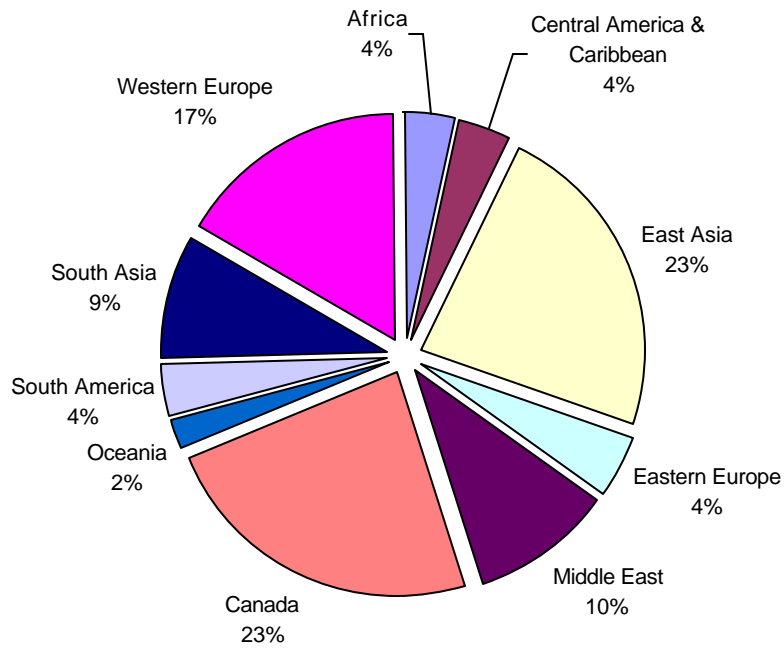

**Yale University
International Graduate and Professional Students by World Region, Fall 1999**

International Students in Yale College, Fall 1999

Source:
Office of International Students and Scholars