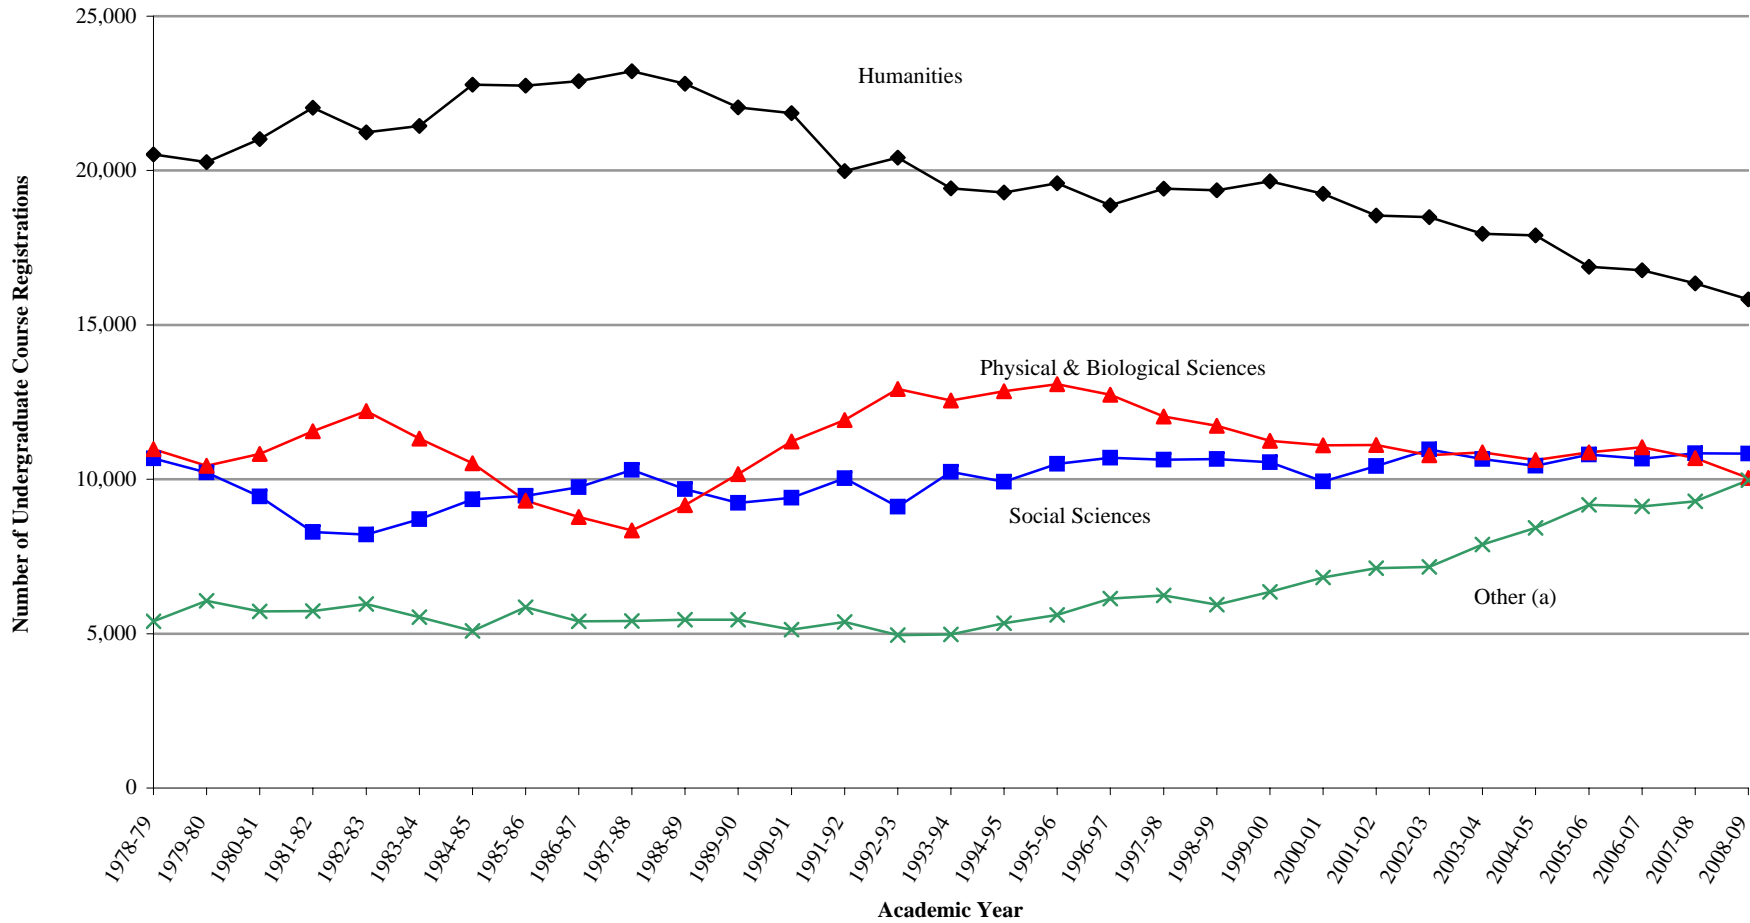

Yale University
Trends in Undergraduate Course Registrations
1978-79 through 2008-09

Note:

(a) "Other" includes other Arts & Sciences programs, and undergraduate registrations in professional school classes.