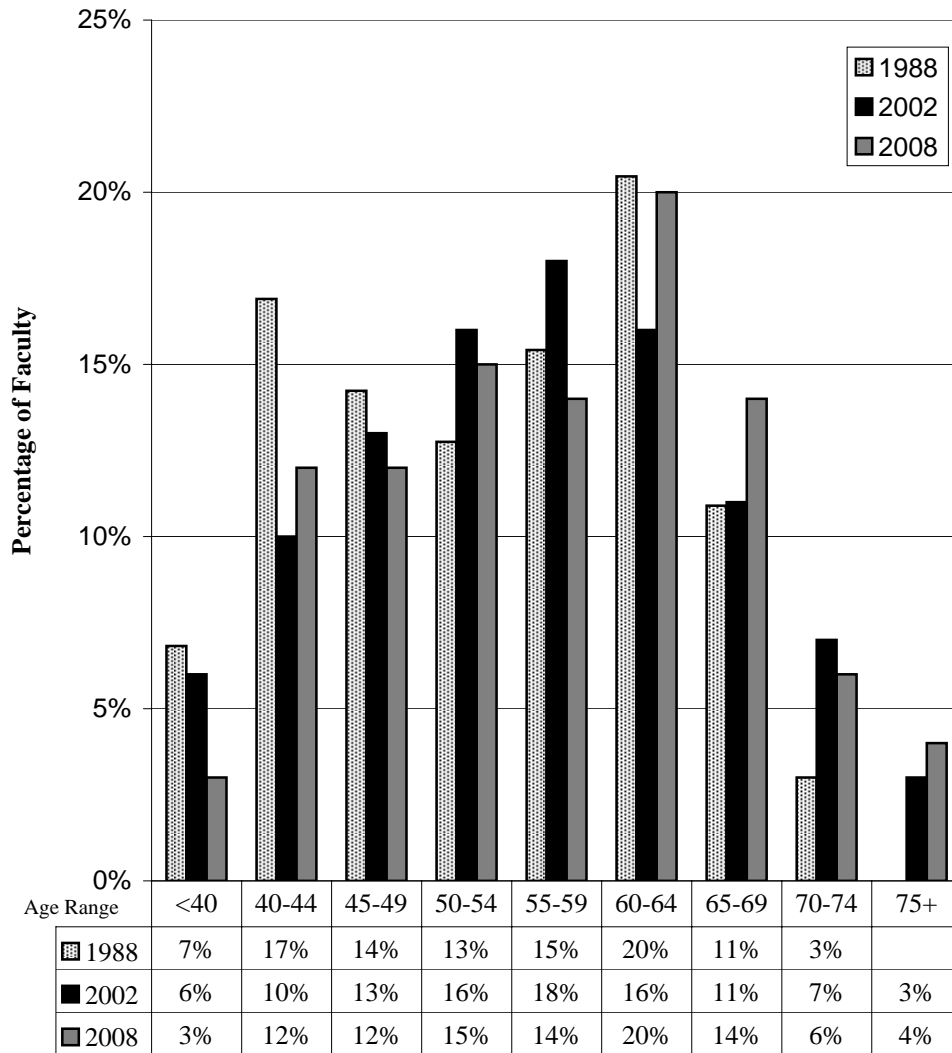

Yale University
Age Distribution of Tenured Faculty in the Faculty of Arts & Sciences
1988, 2002, and 2008

Note:

Tenured faculty includes all Professors and tenured Associate Professors.

Source:

Yale University Office of Institutional Research.