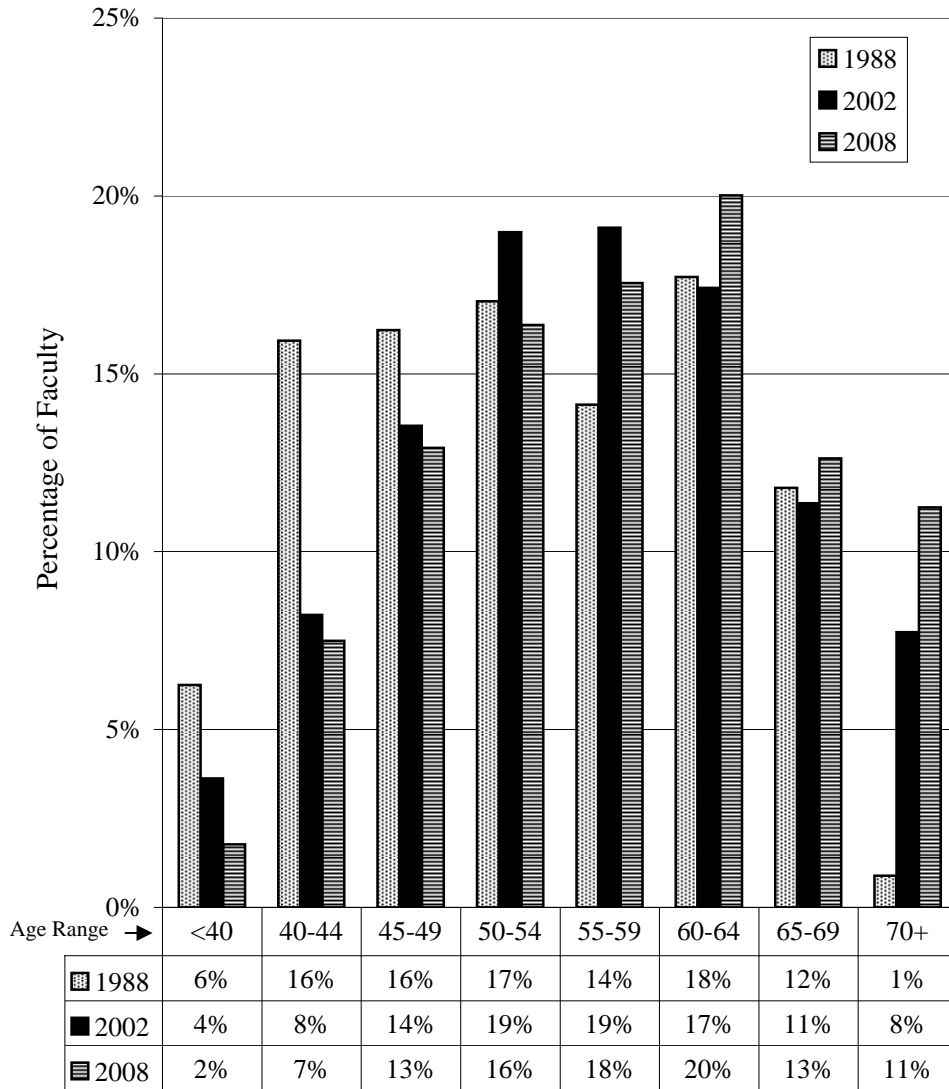

Yale University
Age Distribution of Tenured Faculty for Total University
1988 and 2008

Notes:

Tenured faculty includes all Professors and tenured Associate Professors.
 The first year without mandatory retirement was 1994.