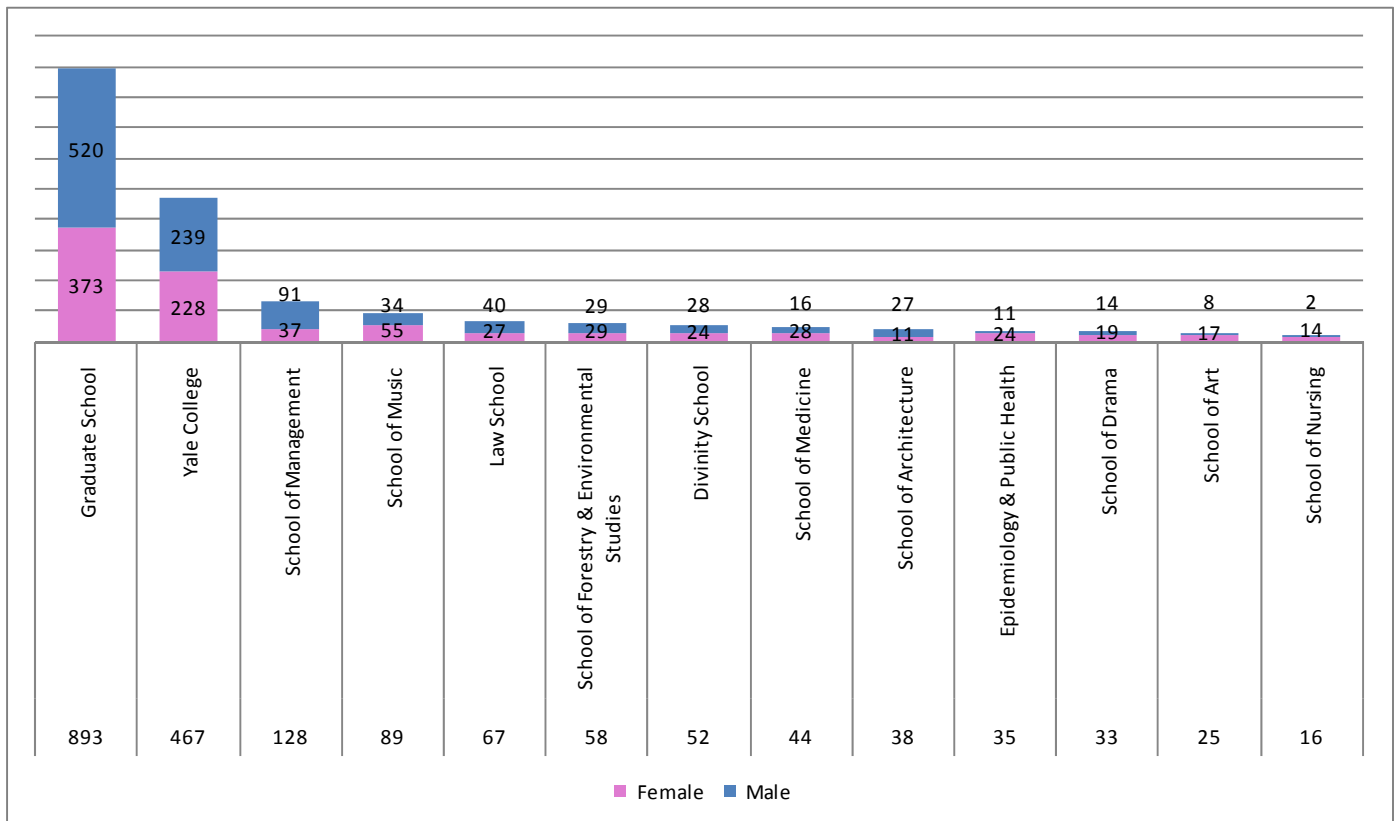

Total International Students by School and Gender, Fall 2009