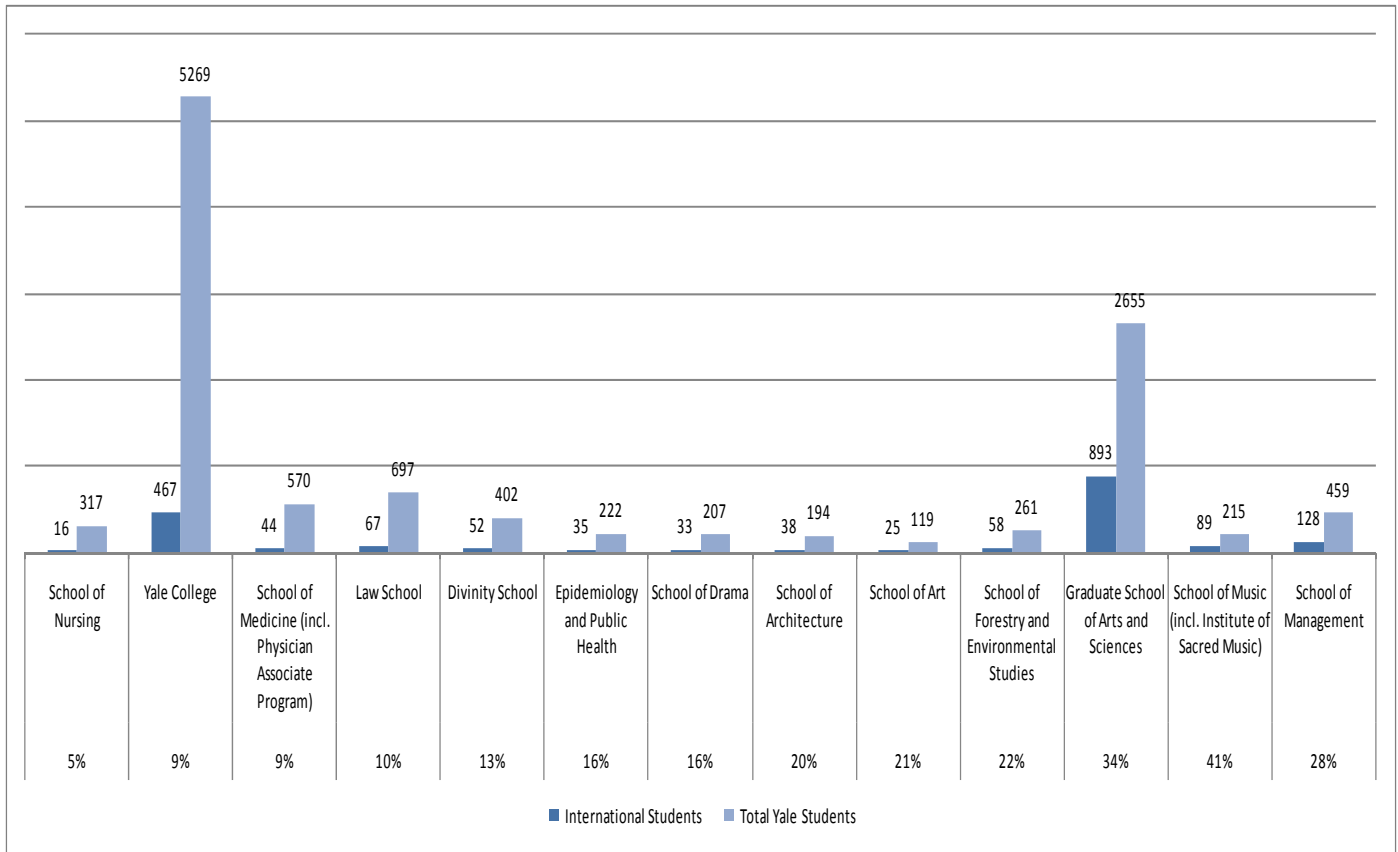

Total International Students by School, Fall 2009