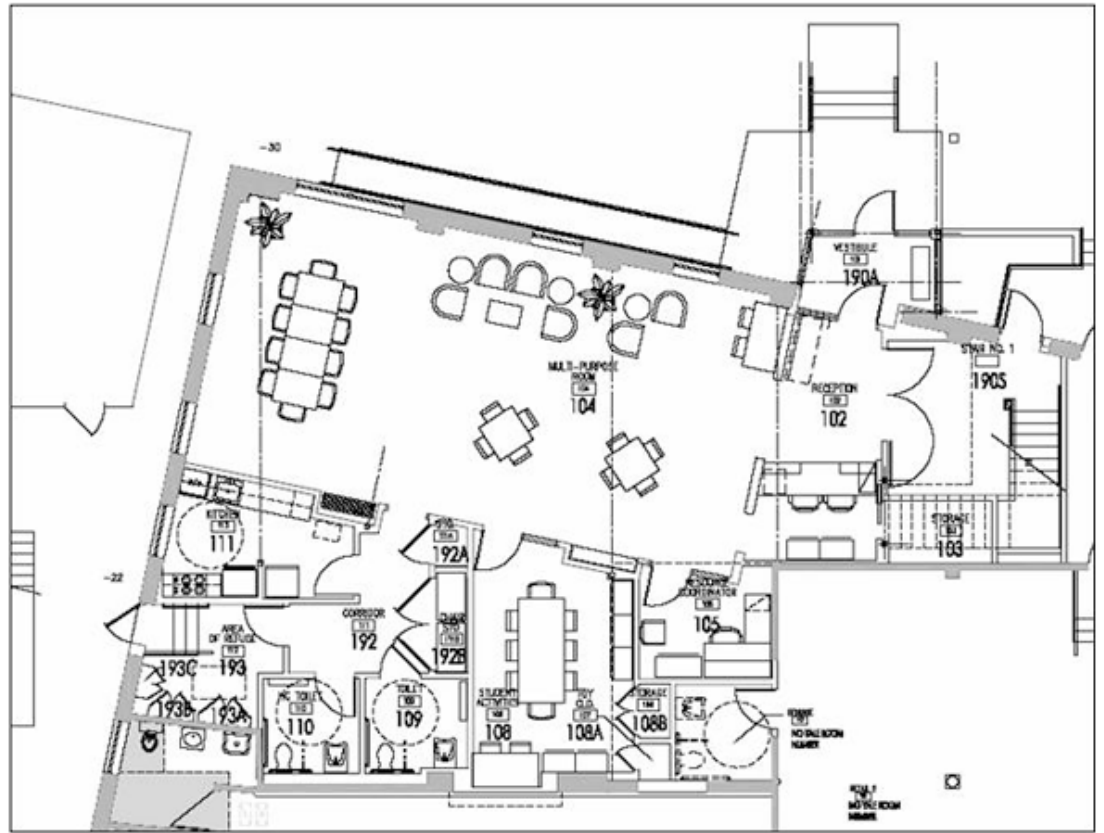

**International Center**  
421 Temple Street  
New Haven, CT 06511  
USA

Phone: 203.432.2305  
Fax: 203.432.7166  
email: oiss@yale.edu

Floor Plans

FIRST FLOOR

SECOND FLOOR