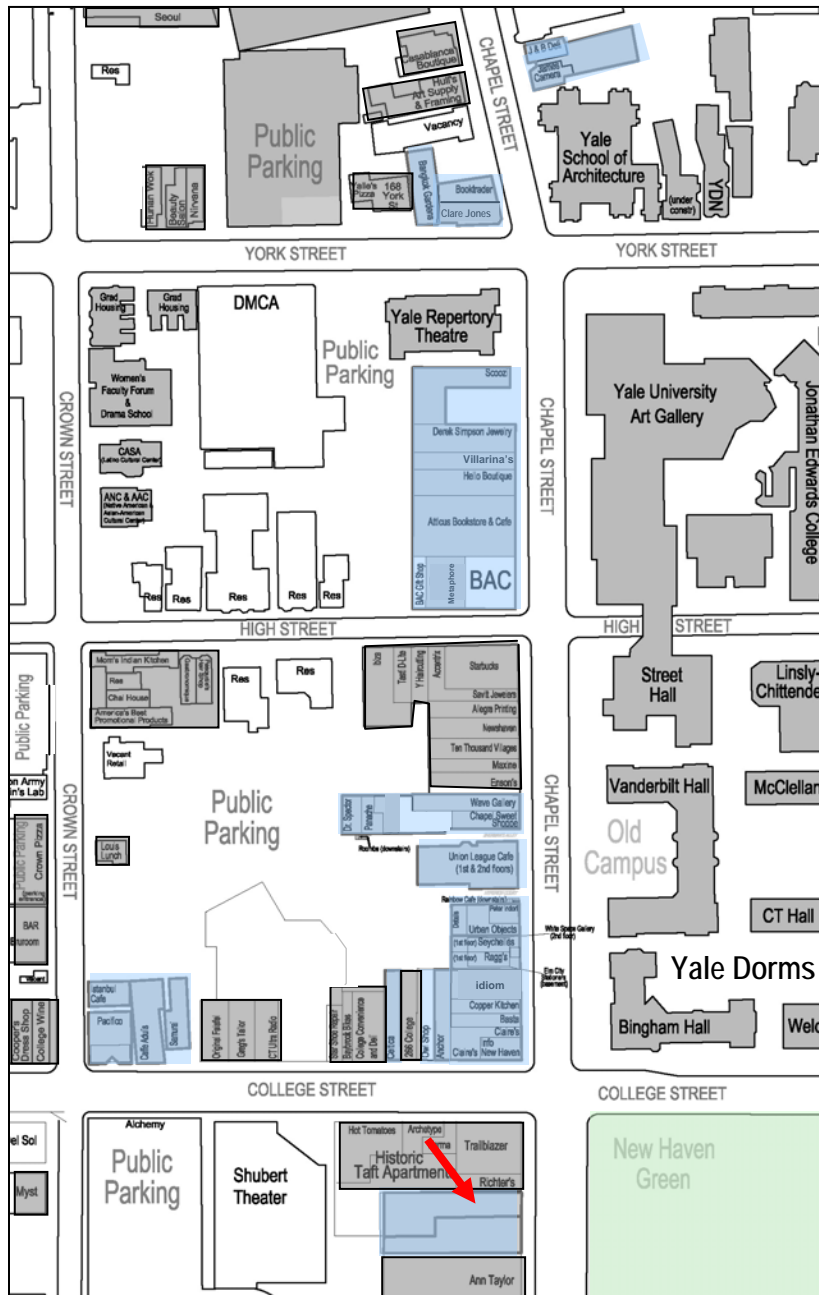

Yale University

University Properties

986 Chapel Street

(location identified by red arrow)

Approx. 6,269 square feet, plus basement

For more information, please contact the leasing office at (203) 432-8300 or up-leasing@yale.edu.