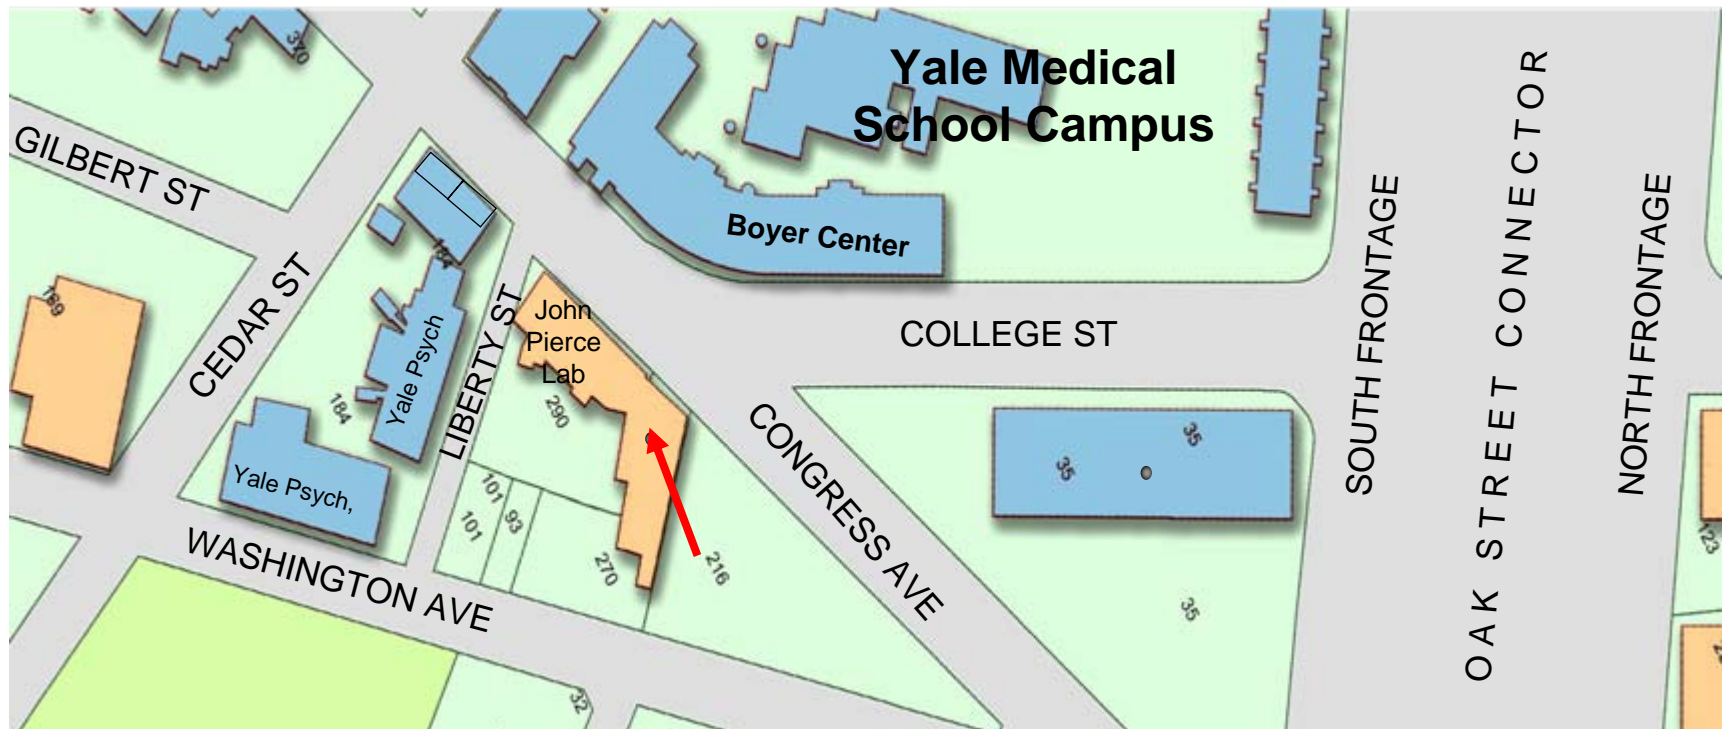

Yale University

University Properties

270 Congress Avenue
(location identified by red arrow)
Approx. 4,583 square feet

For more information, please contact the leasing office at (203) 432-8300 or up-leasing@yale.edu.