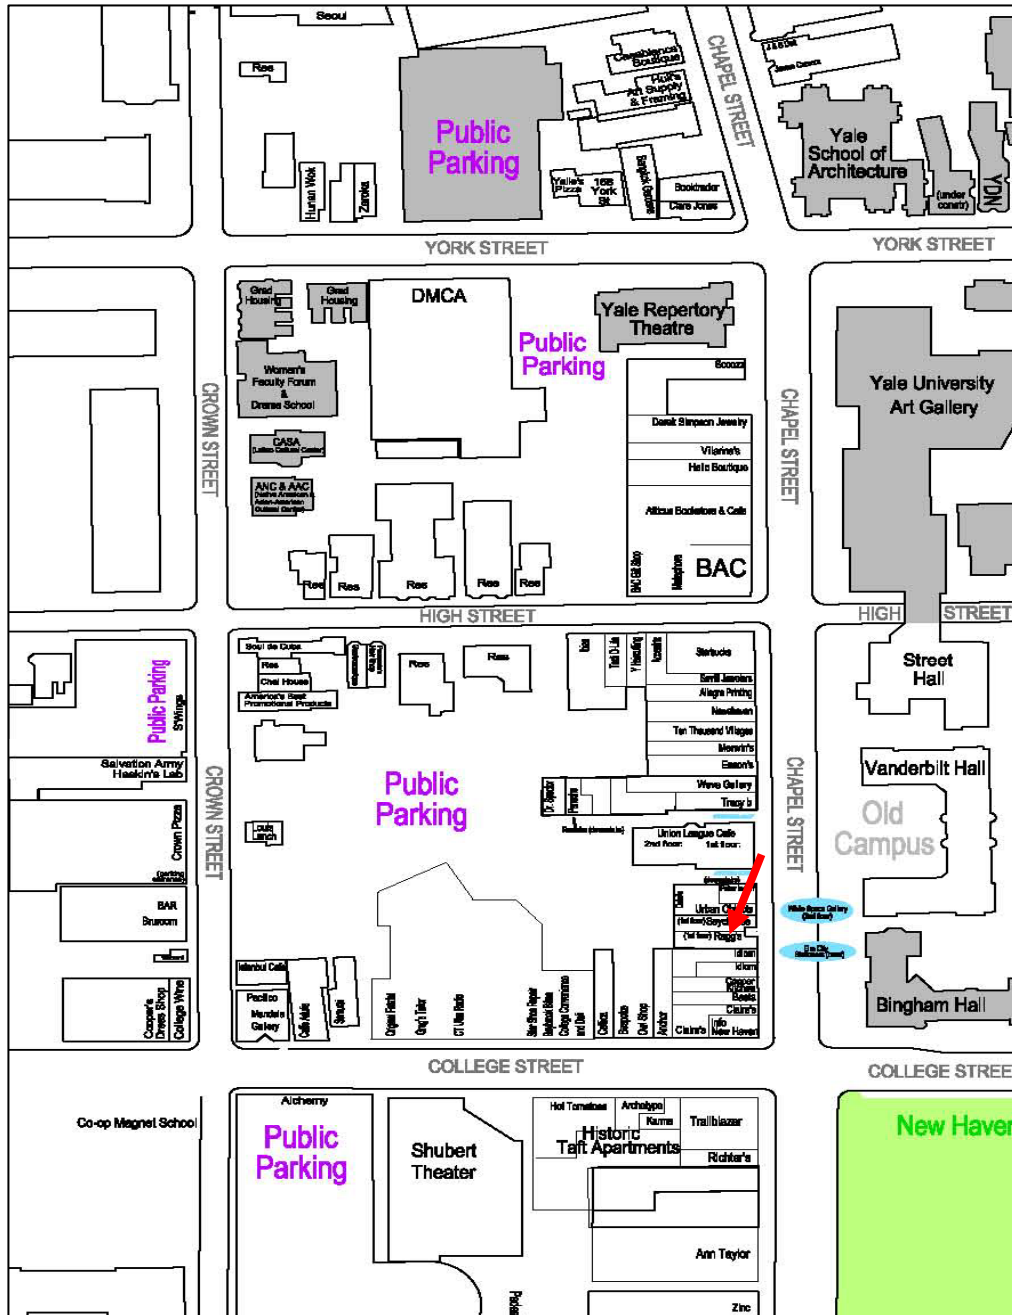

## 1020 Chapel Street

(location identified by red arrow)

Approx. 1,902 square feet

For more information, please contact the leasing office at (203) 432-8300 or [up-leasing@yale.edu](mailto:up-leasing@yale.edu).