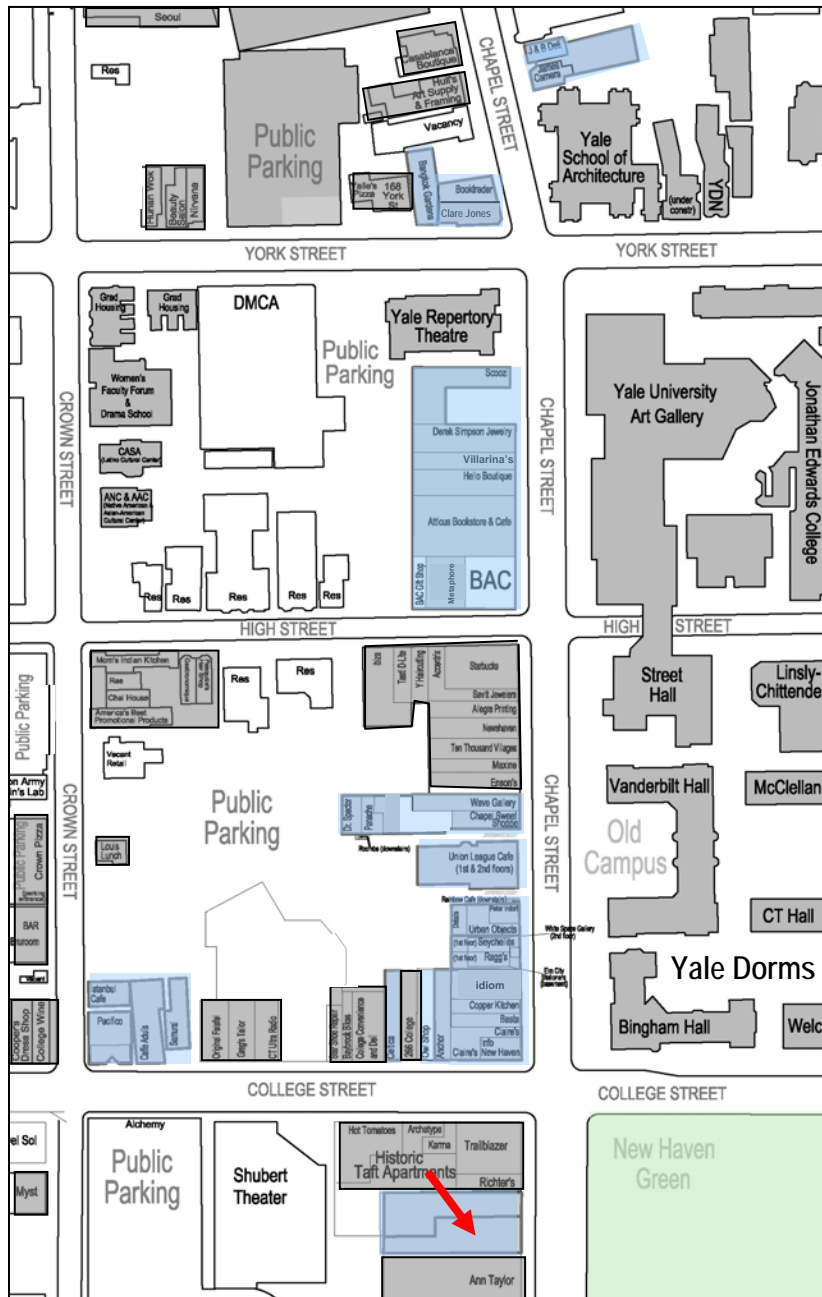

## 976 Chapel Street

(location identified by red arrow)

Approx. 3,500 square feet

For more information, please contact the leasing office at (203) 432-8300 or [up-leasing@yale.edu](mailto:up-leasing@yale.edu).