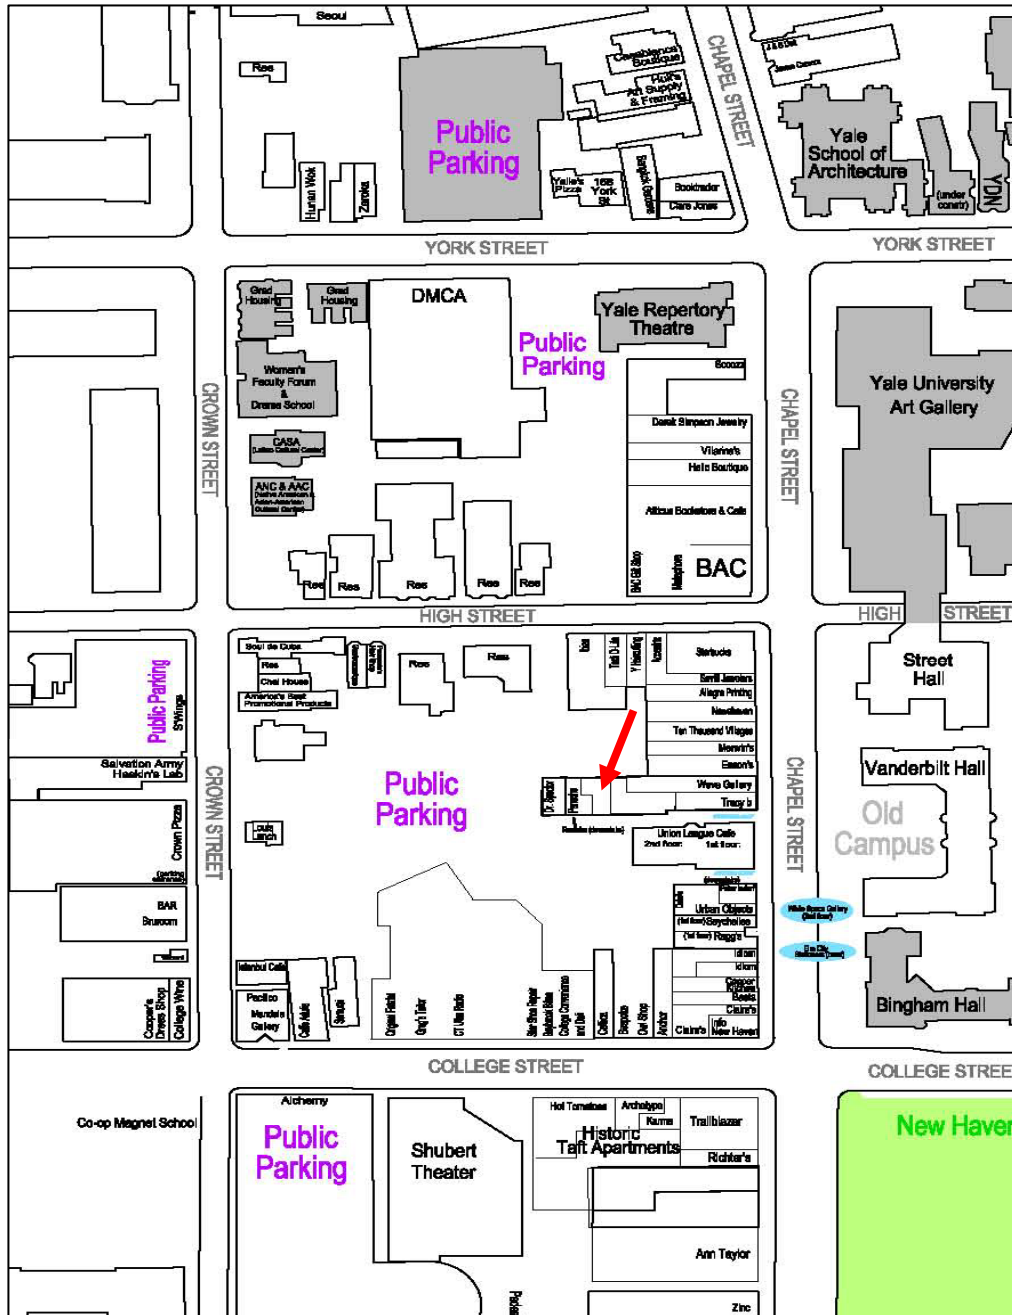

# University Properties 1044 Chapel Street, Unit # 6

(location identified by red arrow)

Approx. 2,828 square feet

For more information, please contact the leasing office at (203) 432-8300 or [up-leasing@yale.edu](mailto:up-leasing@yale.edu).