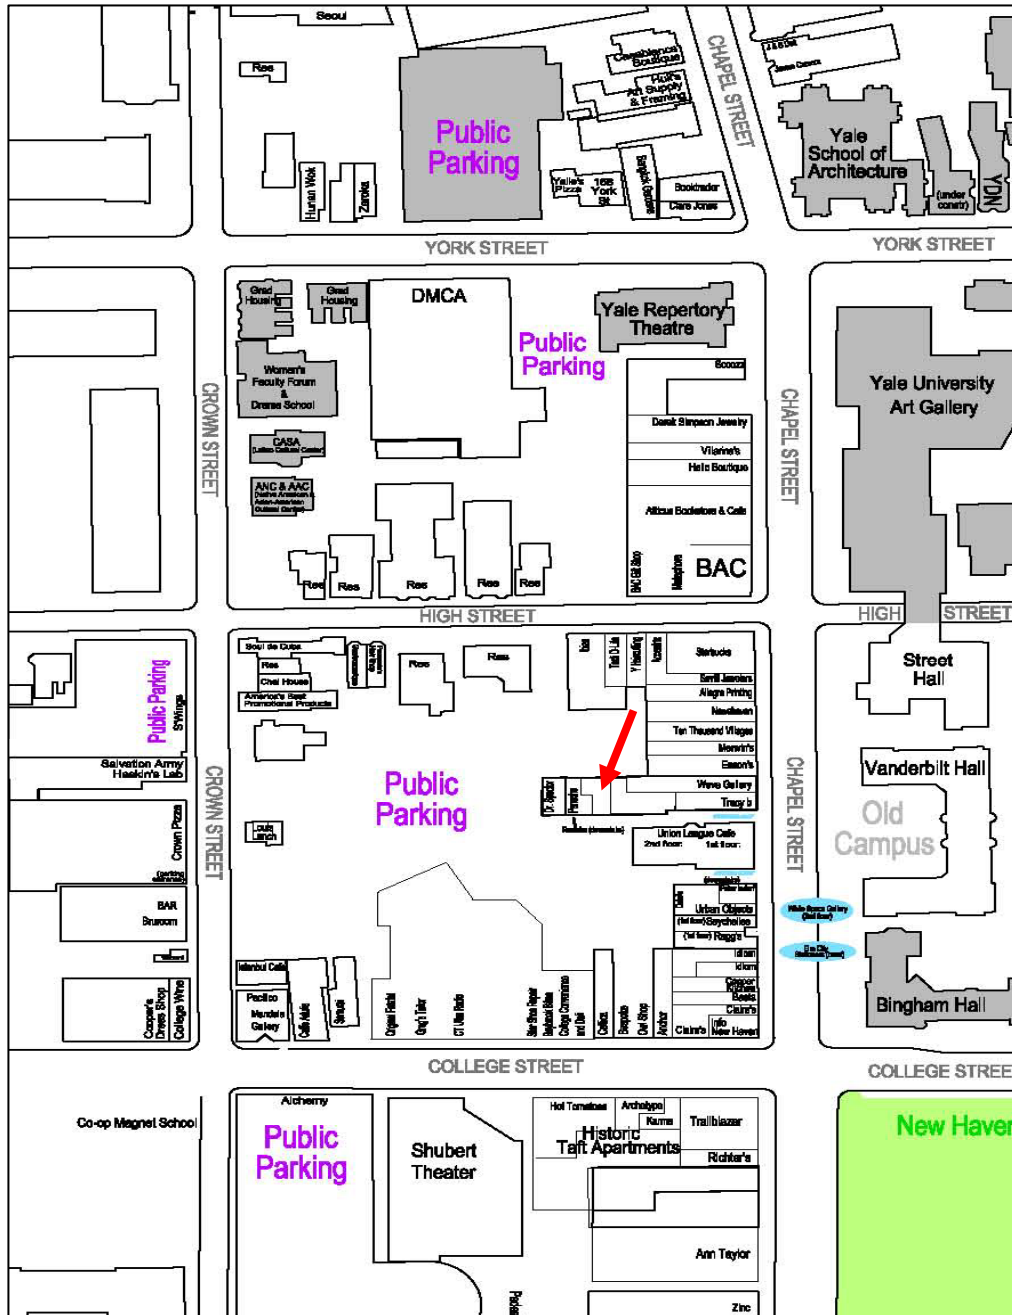

Yale University

University Properties 1044 Chapel Street, Unit # 3

(location identified by red arrow)

Approx. 587 square feet

For more information, please contact the leasing office at (203) 432-8300 or up-leasing@yale.edu.