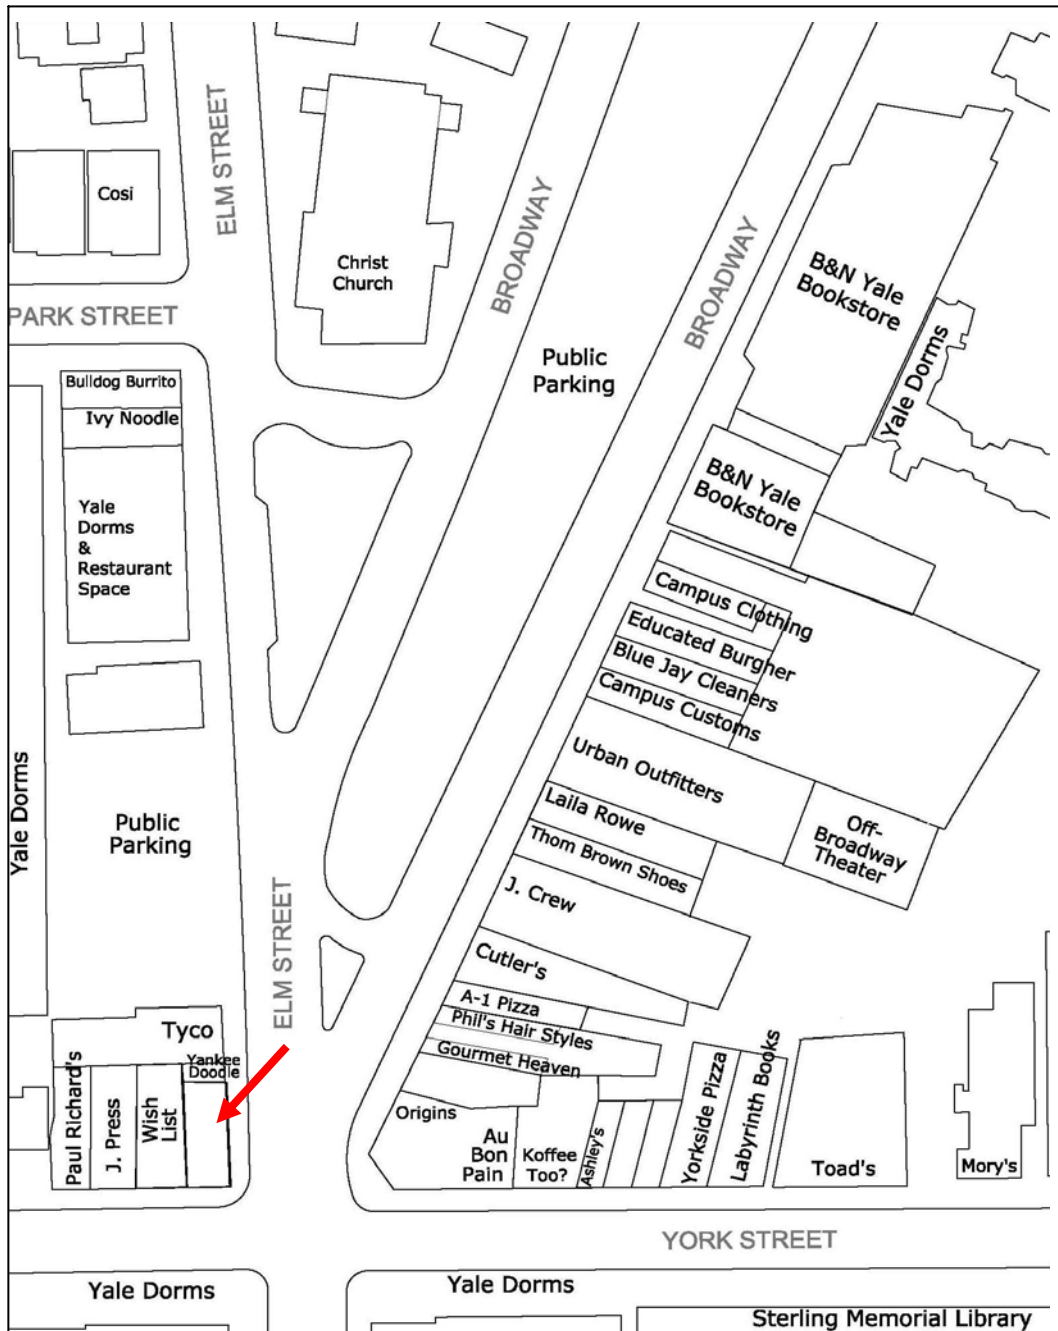

## 268 York Street

(location identified by red arrow)

Approx. 2,688 square feet on 1st & 2<sup>nd</sup> level, plus basement

For more information, please contact the leasing office at (203) 432-8300 or [up-leasing@yale.edu](mailto:up-leasing@yale.edu).