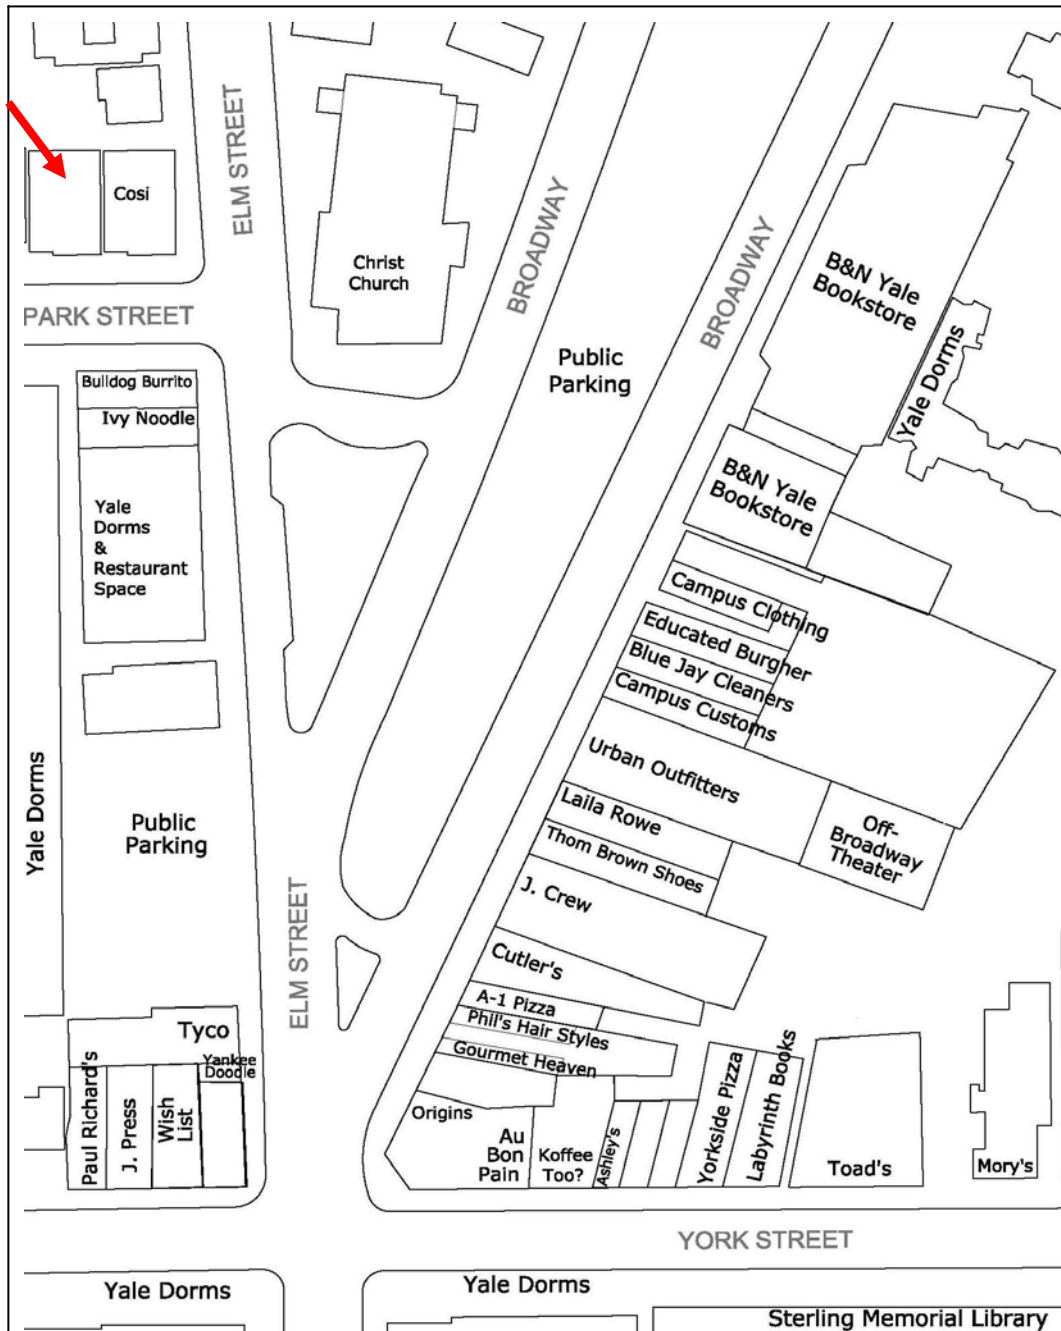

## 278 Park Street

(location identified by red arrow)

Approx. 2,314 square feet, plus partial basement

For more information, please contact the leasing office at (203) 432-8300 or [up-leasing@yale.edu](mailto:up-leasing@yale.edu).