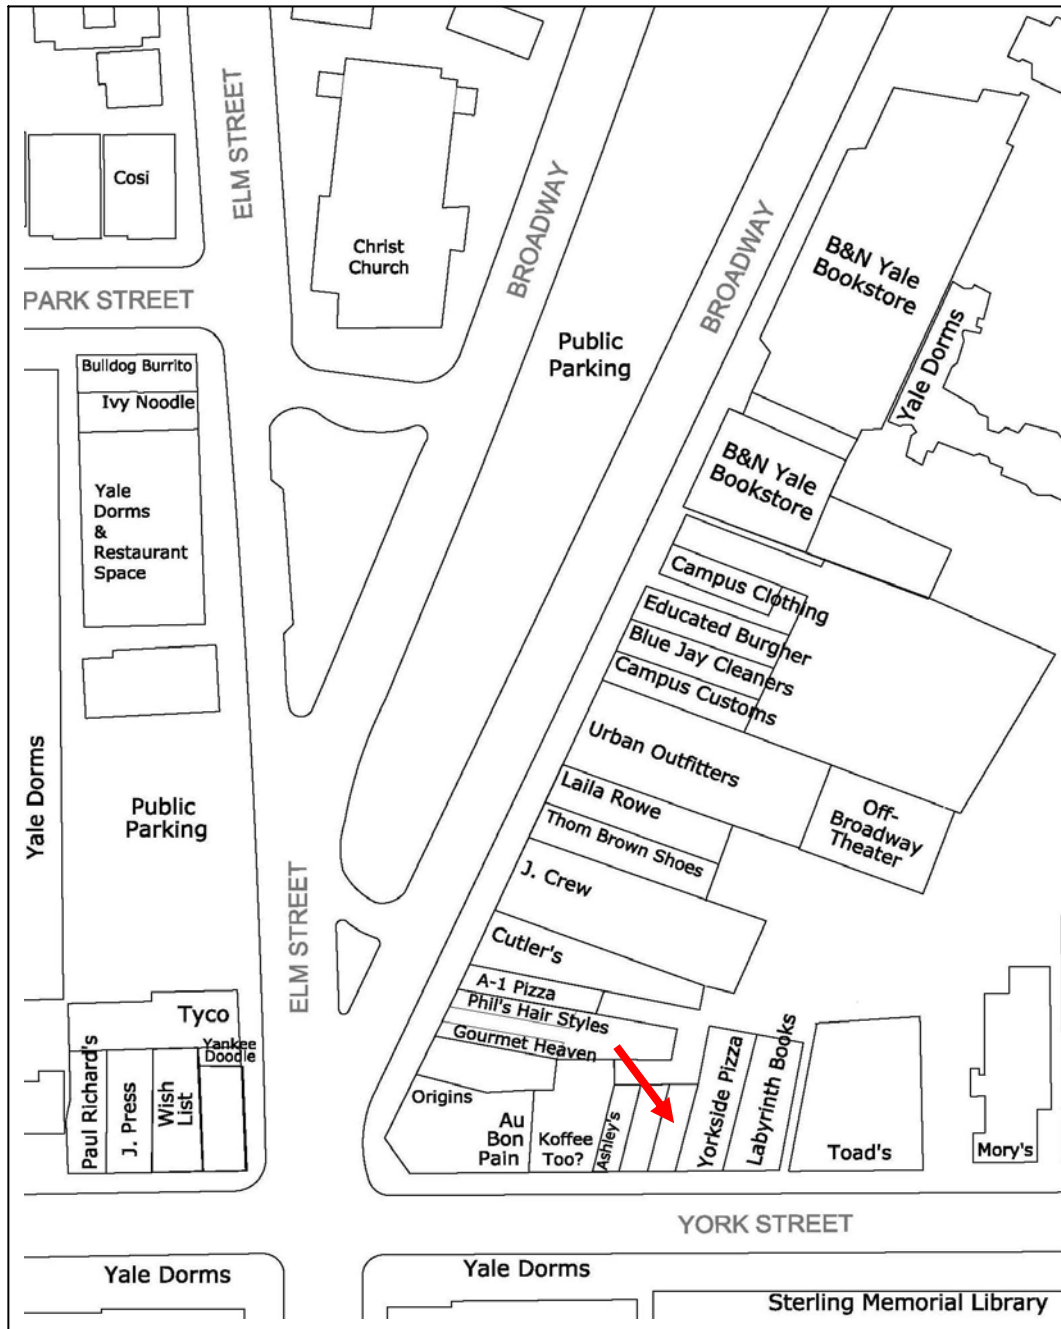

Yale University

University Properties

286 York Street

(location identified by red arrow)

Approx. 946 square feet

For more information, please contact the leasing office at (203) 432-8300 or up-leasing@yale.edu.