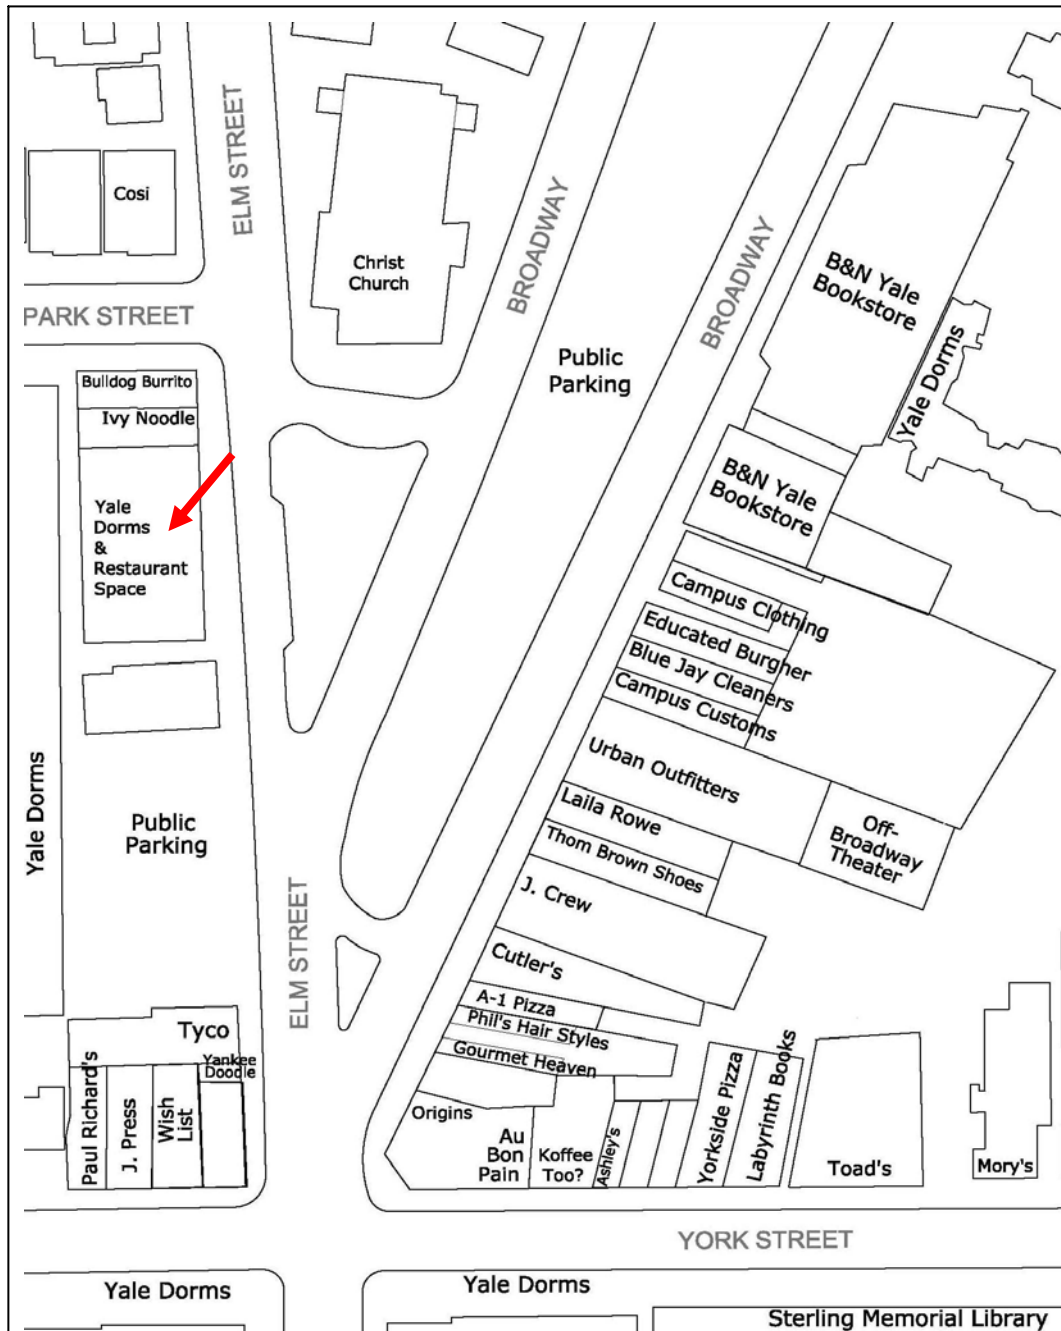

Yale University

University Properties

304 Elm Street

(location identified by red arrow)

Approx. 3,434 square feet, plus basement storage

For more information, please contact the leasing office at (203) 432-8300 or up-leasing@yale.edu.