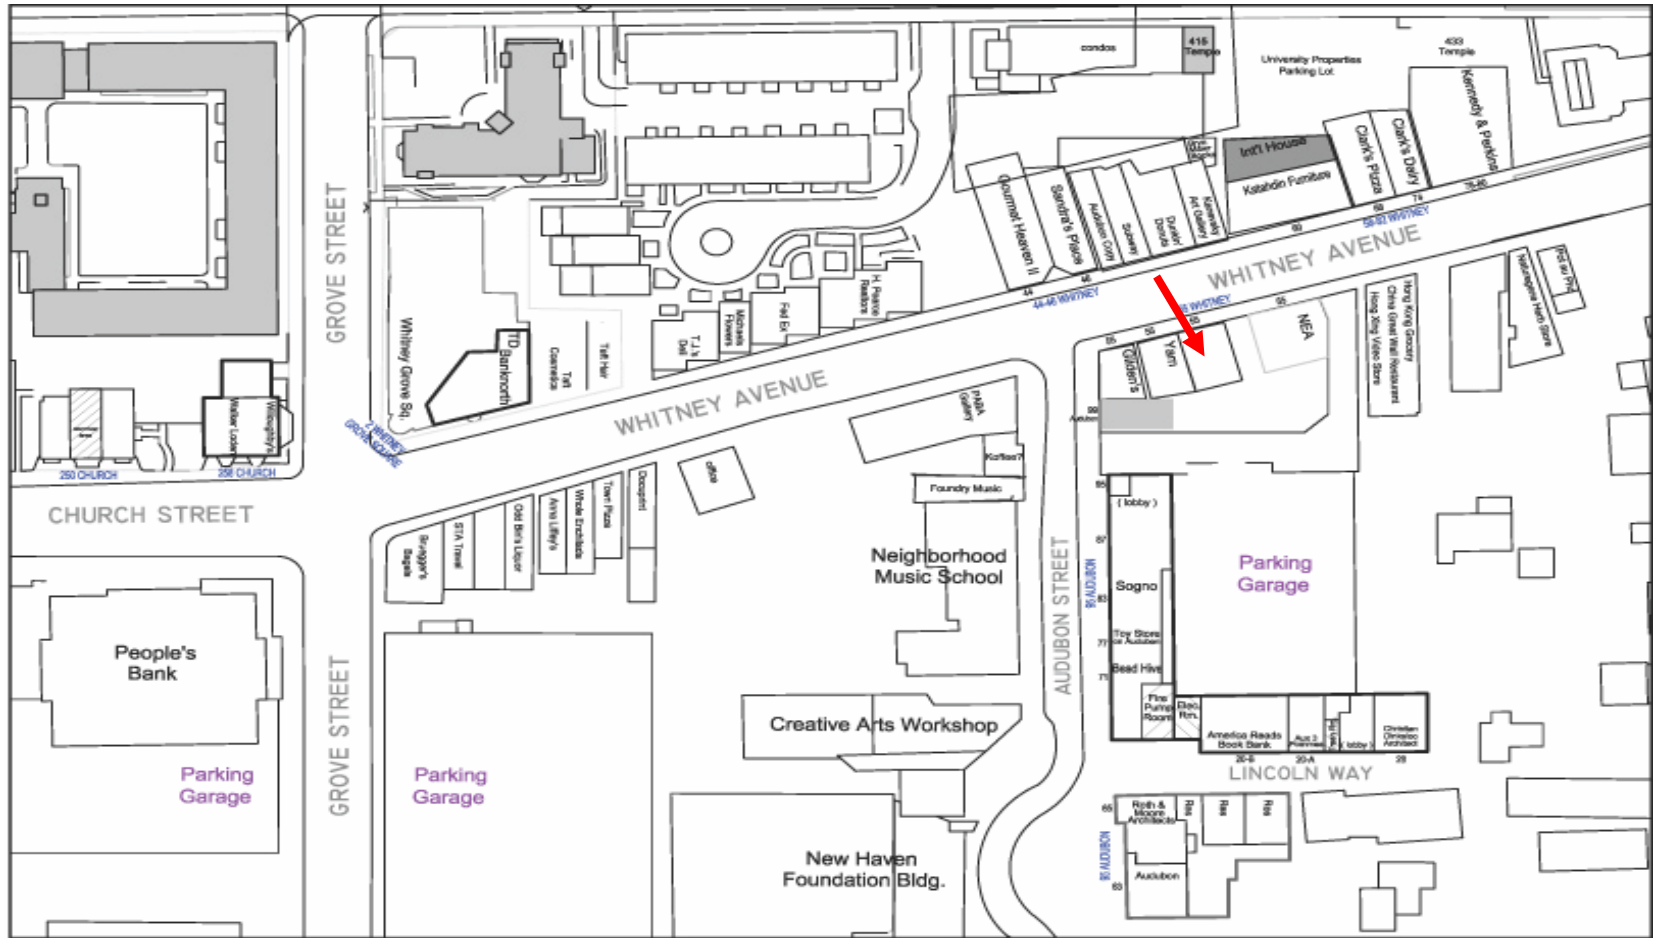

## 55 Whitney Avenue

(location identified by red arrow)

Approx. 1,535 Square Feet

For more information, please contact the leasing office at (203) 432-8300 or [up-leasing@yale.edu](mailto:up-leasing@yale.edu).